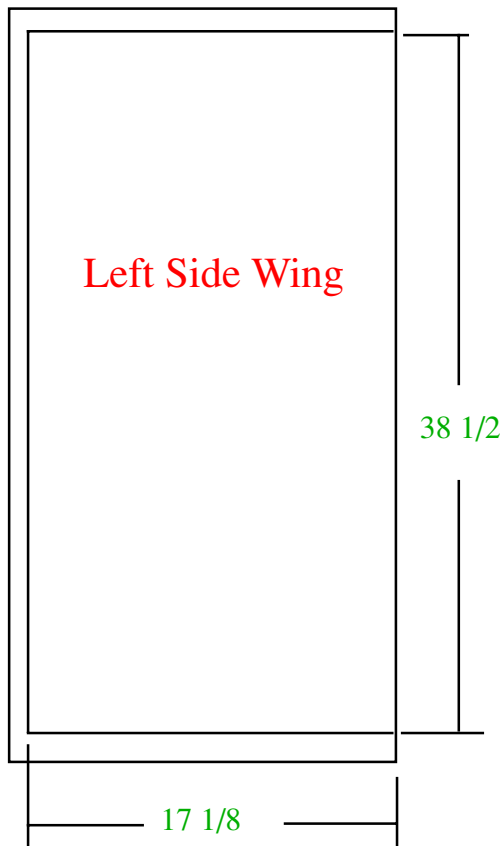

## Canada-Wide Project Display Dimensions

The wooden borders around each piece are added to provide rigidity and a finished look. If you prefer, the borders can be put on the back of each piece ( this would increase the display area to 18 X 40 for all four panels). The title bar is needed to provide over all rigidity.

All dimensions are in inches  
(carpenters don't do metric!)