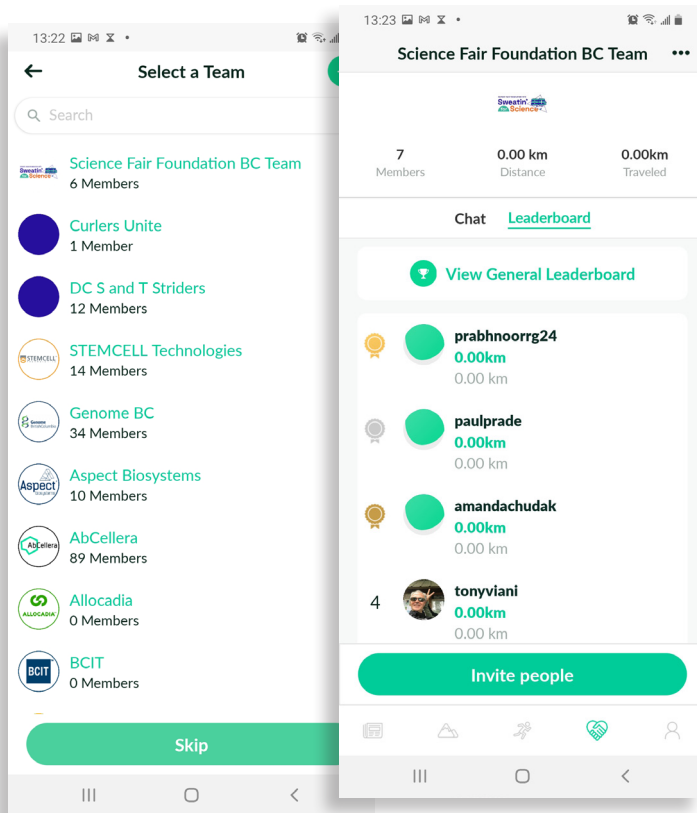

## Download the AtlasGO app

Download the AtlasGO app from the App Store or Google Play.

Log in with the email and password you created during registration.

Powered By atlas 

## Navigate to the Team page in the app

Click on this icon on your app to get to the Team page. If you're not already on a team, you can join an existing team, or make your own.

Select a team from the list or Skip this step and go solo.